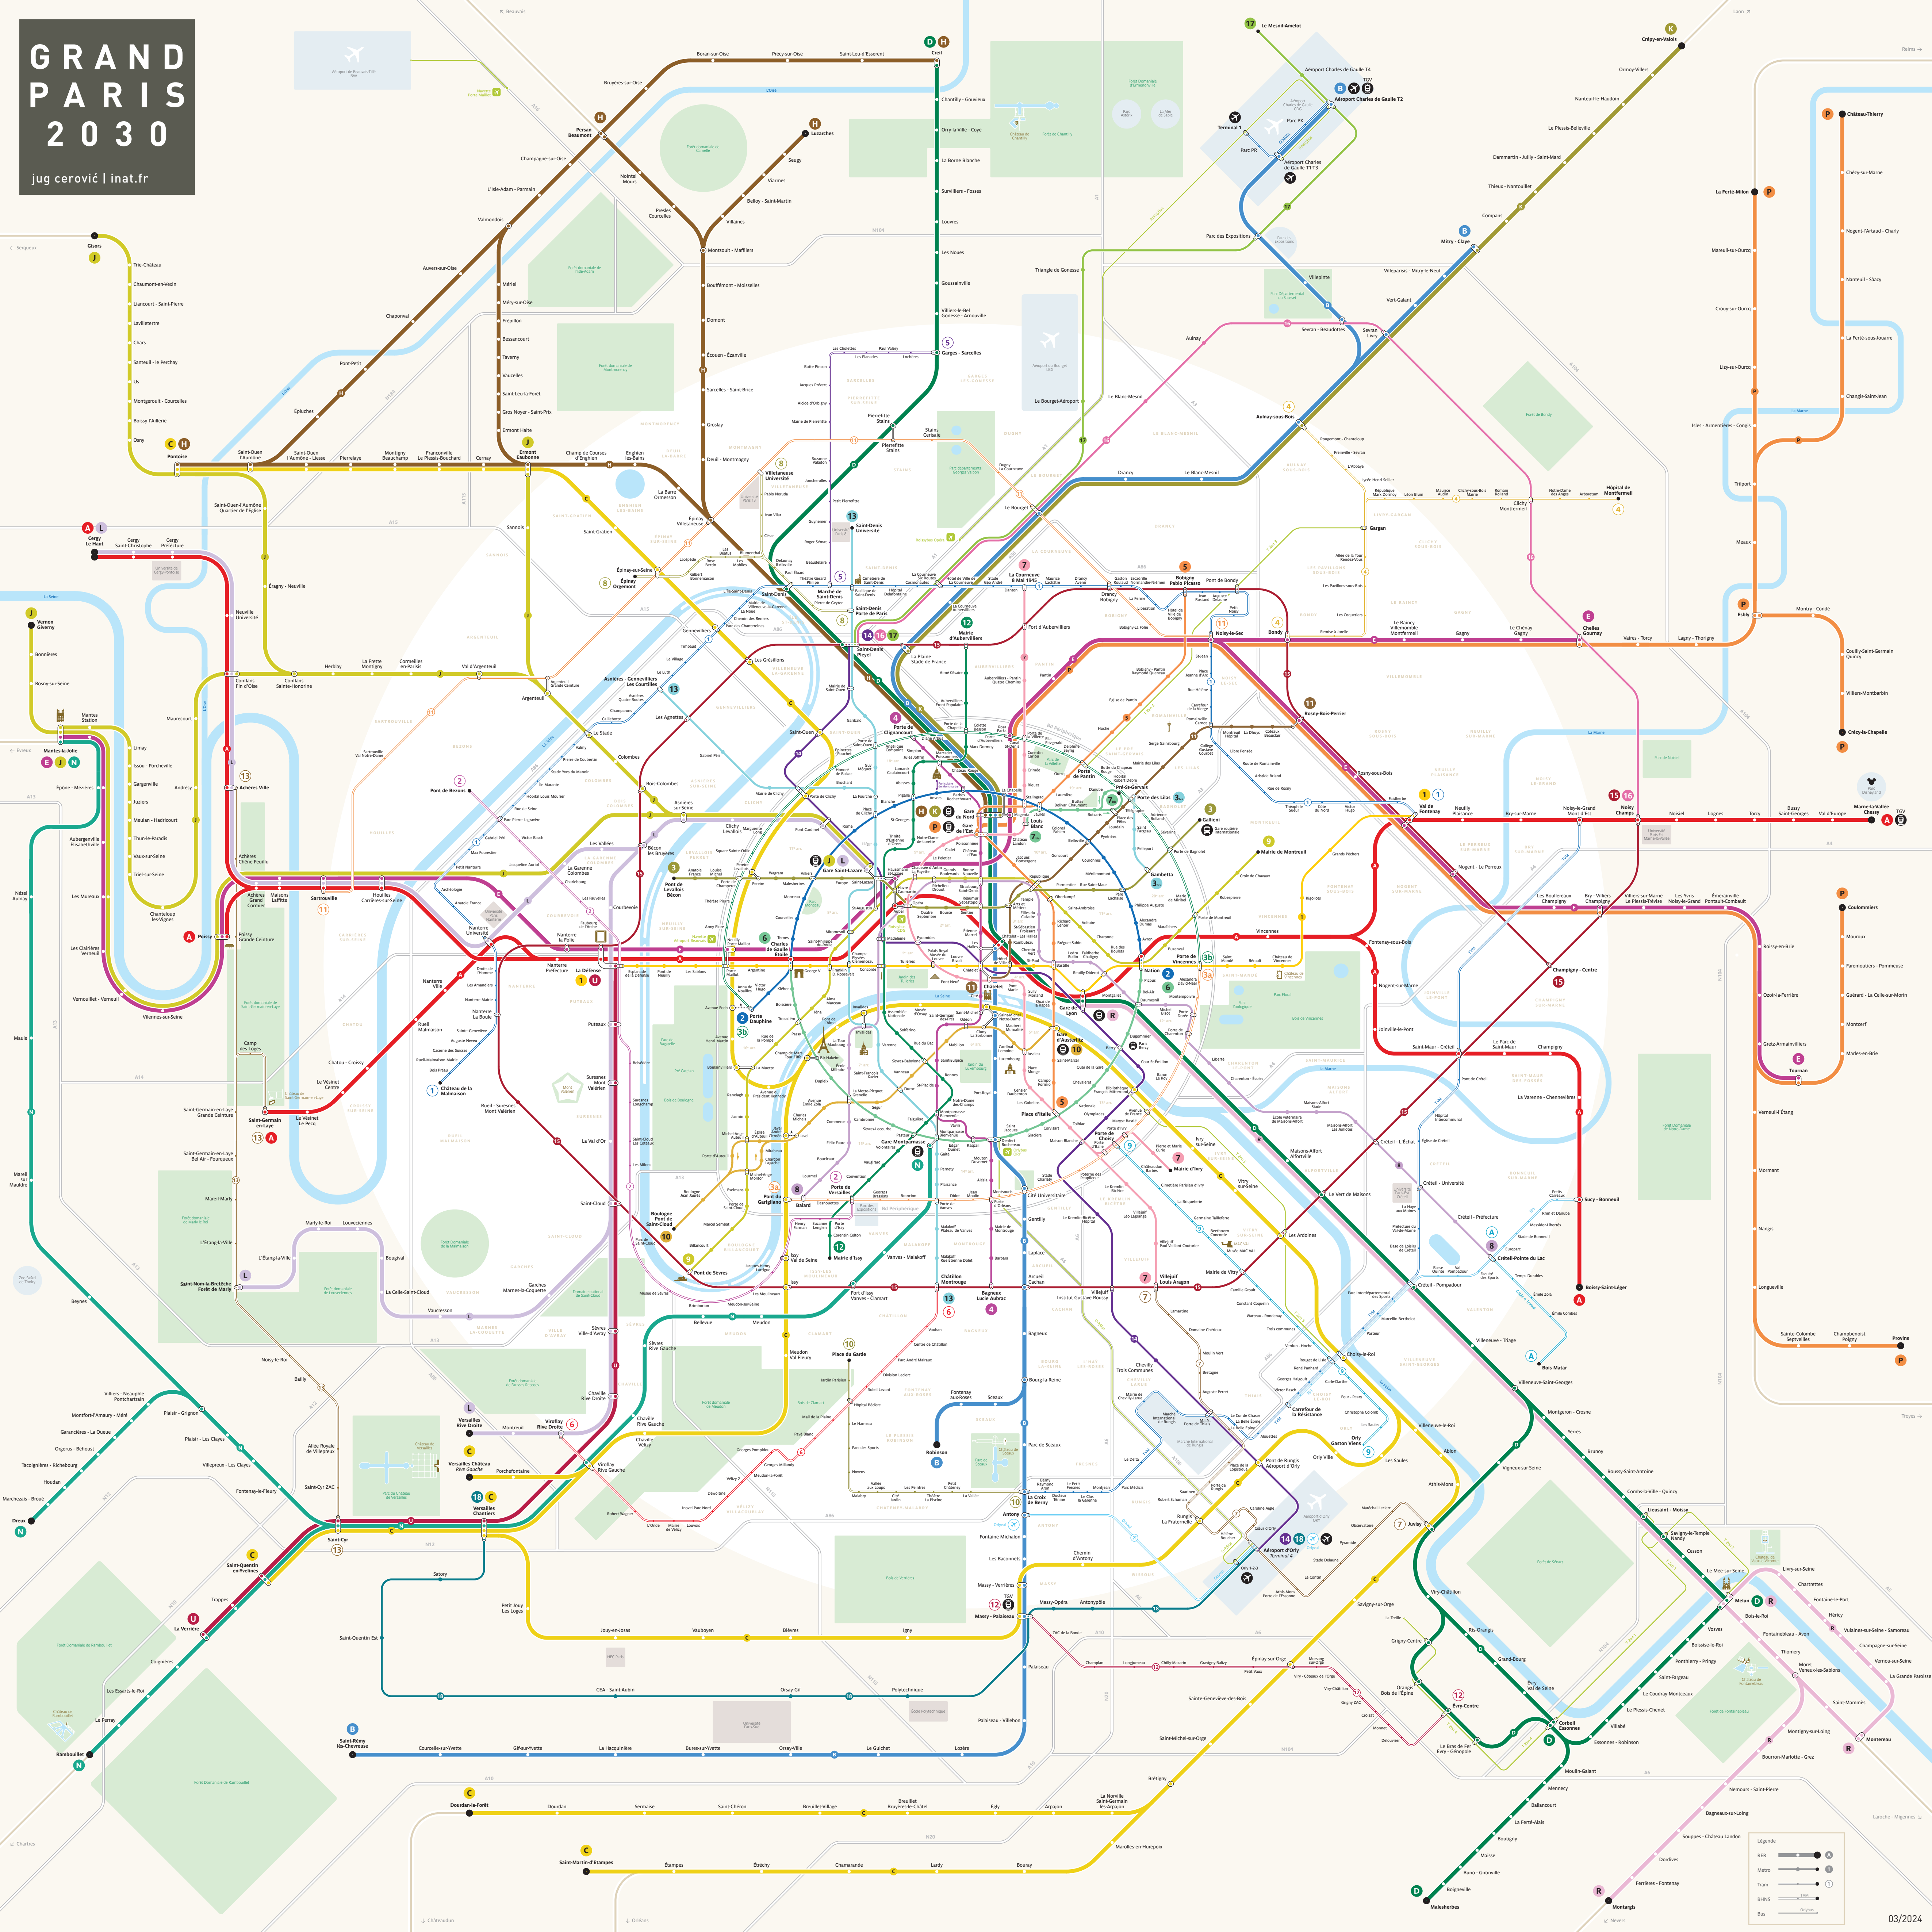

GRAND PARIS 2030

jug cerović | inat.fr

Légende

- RER (Red line)
- Metro (Blue line)
- Tram (Green line)
- BSNs (Yellow line)
- Bus (Grey line)